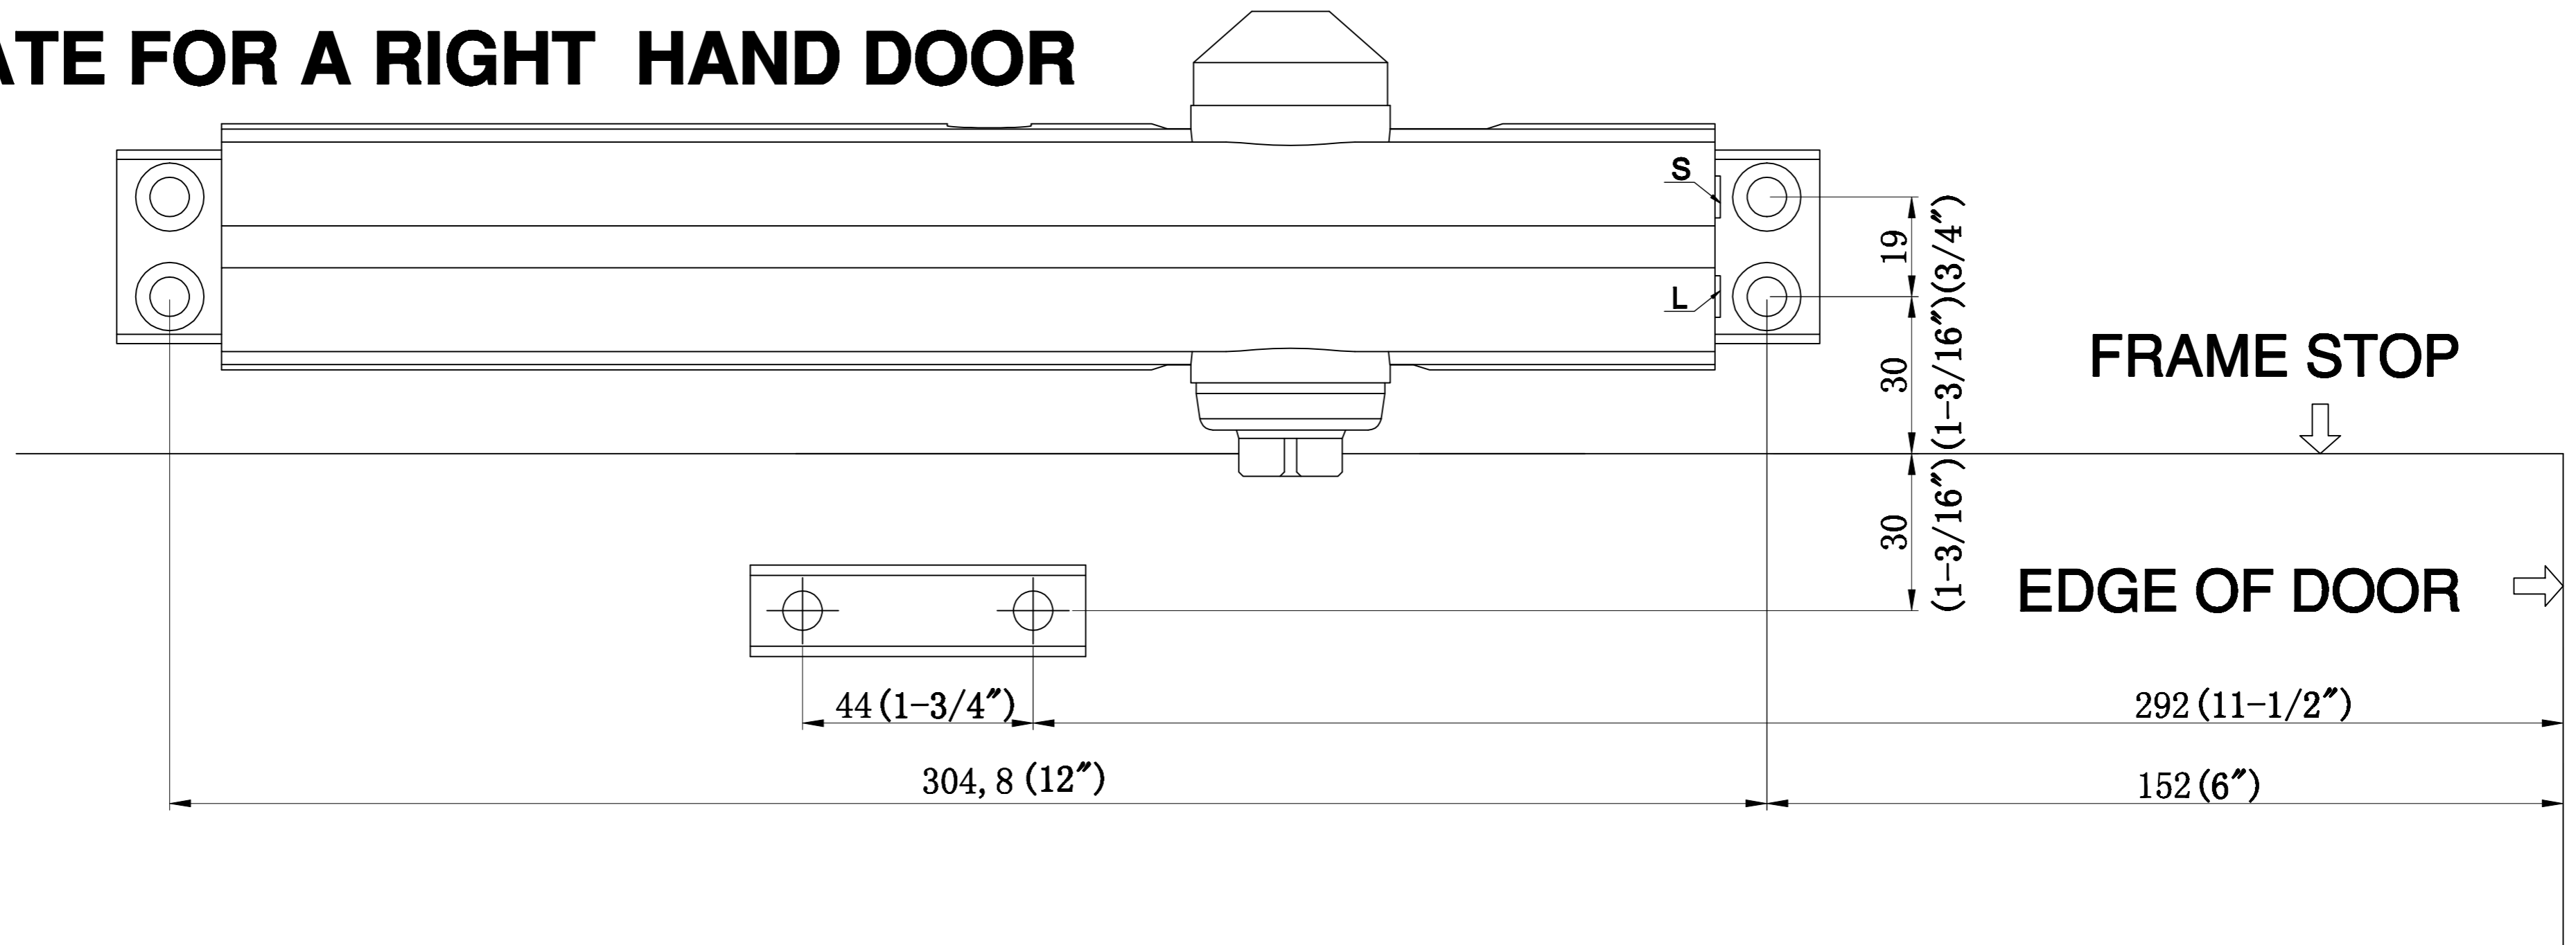

STANDARD APPLICATION TEMPLATE FOR A RIGHT HAND DOOR

STANDARD APPLICATION TEMPLATE FOR A LEFT HAND DOOR

TOP JAMB INSTALLATION TEMPLATE FOR A LEFT HAND DOOR

TOP JAMB INSTALLATION TEMPLATE FOR A RIGHT HAND DOOR

PARALLEL APPLICATION TEMPLATE FOR A RIGHT HAND DOOR

PARALLEL APPLICATION TEMPLATE FOR A LEFT HAND DOOR