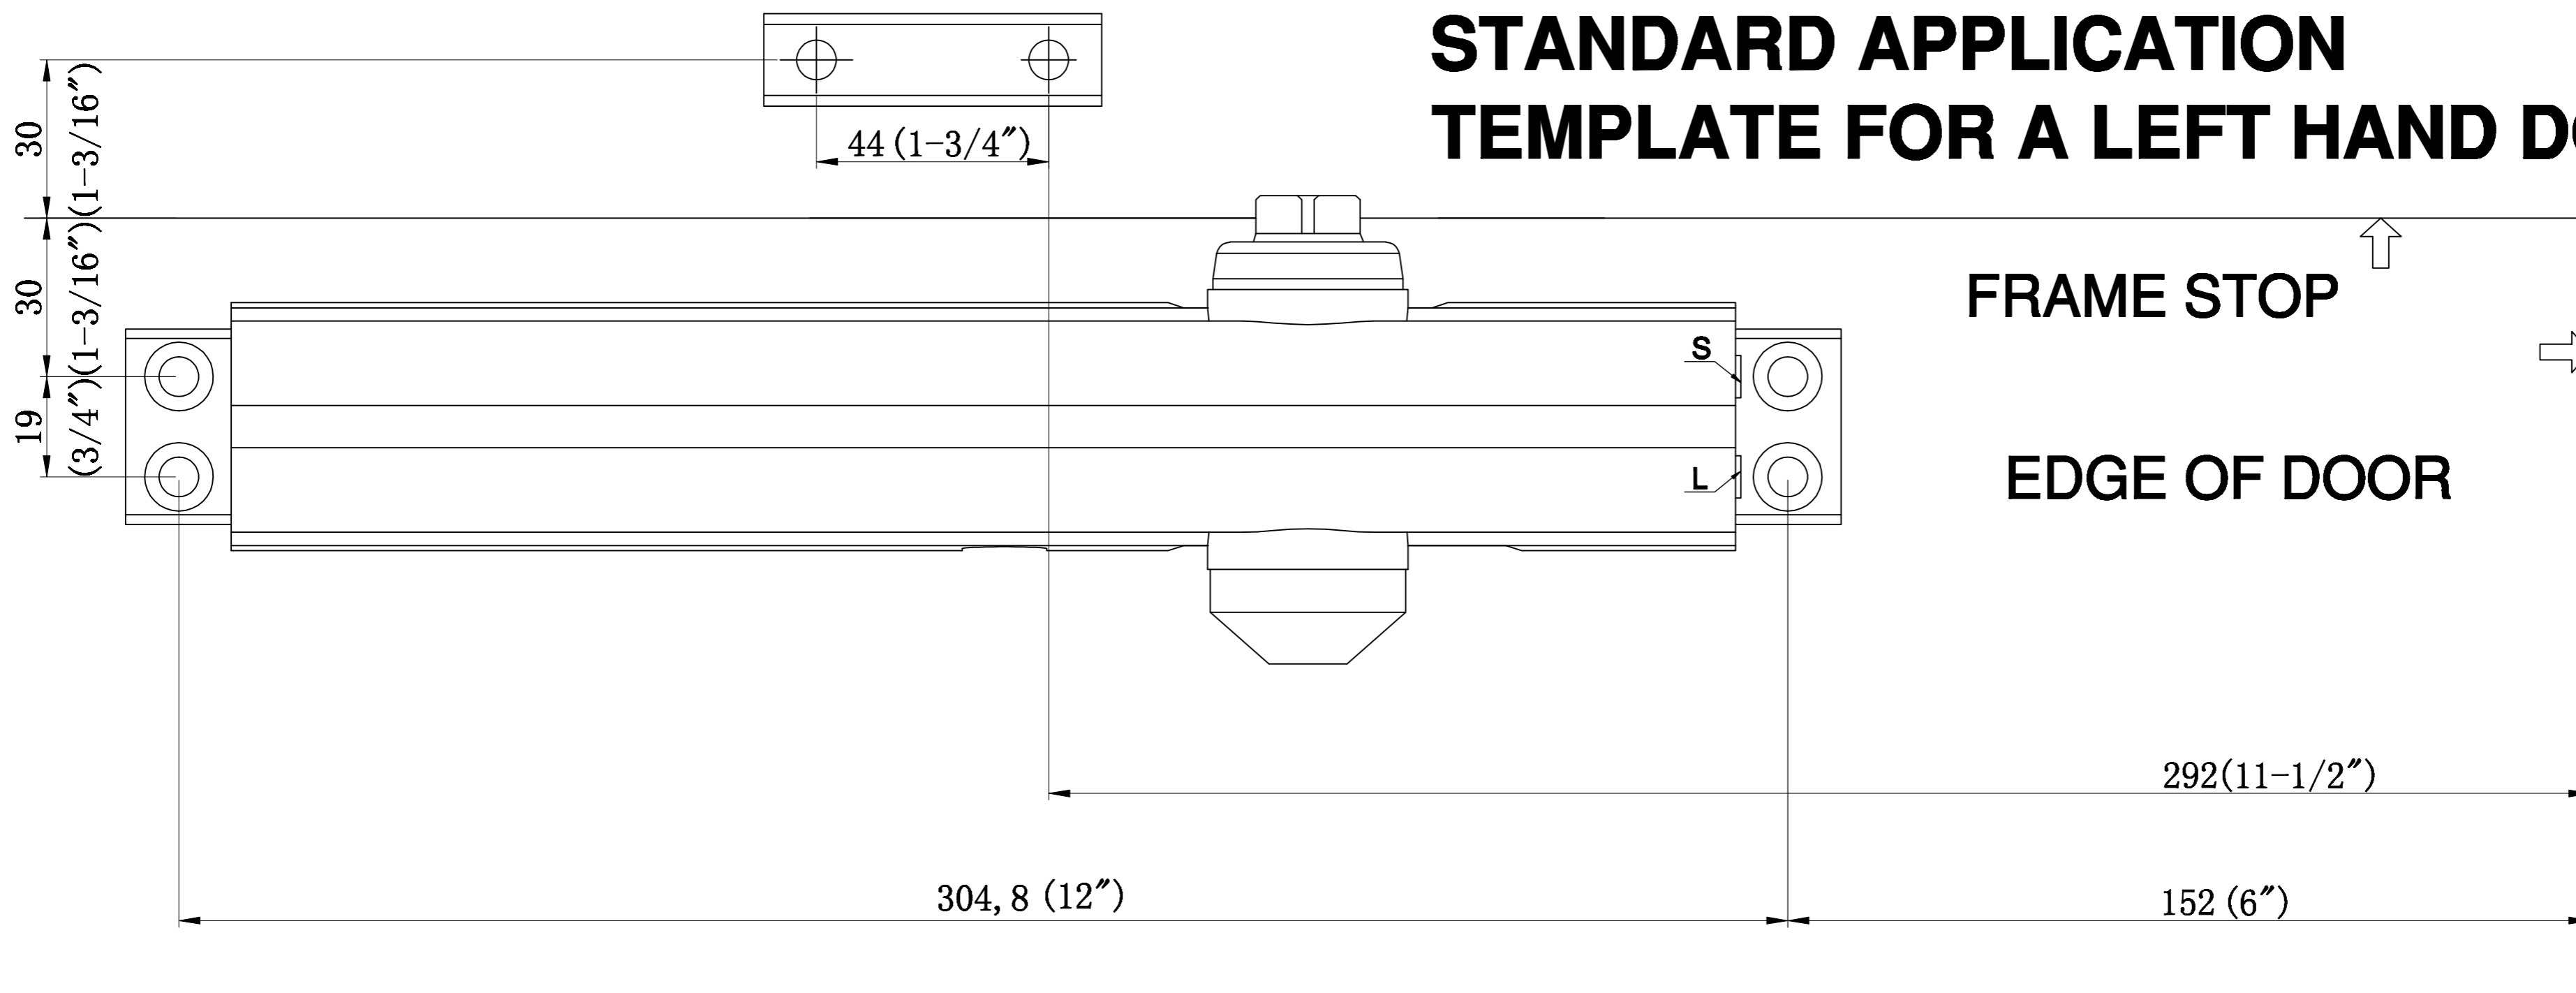

STANDARD APPLICATION TEMPLATE FOR A RIGHT HAND DOOR

STANDARD APPLICATION TEMPLATE FOR A LEFT HAND DOOR

TOP JAMB INSTALLATION TEMPLATE FOR A LEFT HAND DOOR

TOP JAMB INSTALLATION TEMPLATE FOR A RIGHT HAND DOOR

PARALLEL APPLICATION TEMPLATE FOR A RIGHT HAND DOOR

PARALLEL APPLICATION TEMPLATE FOR A LEFT HAND DOOR