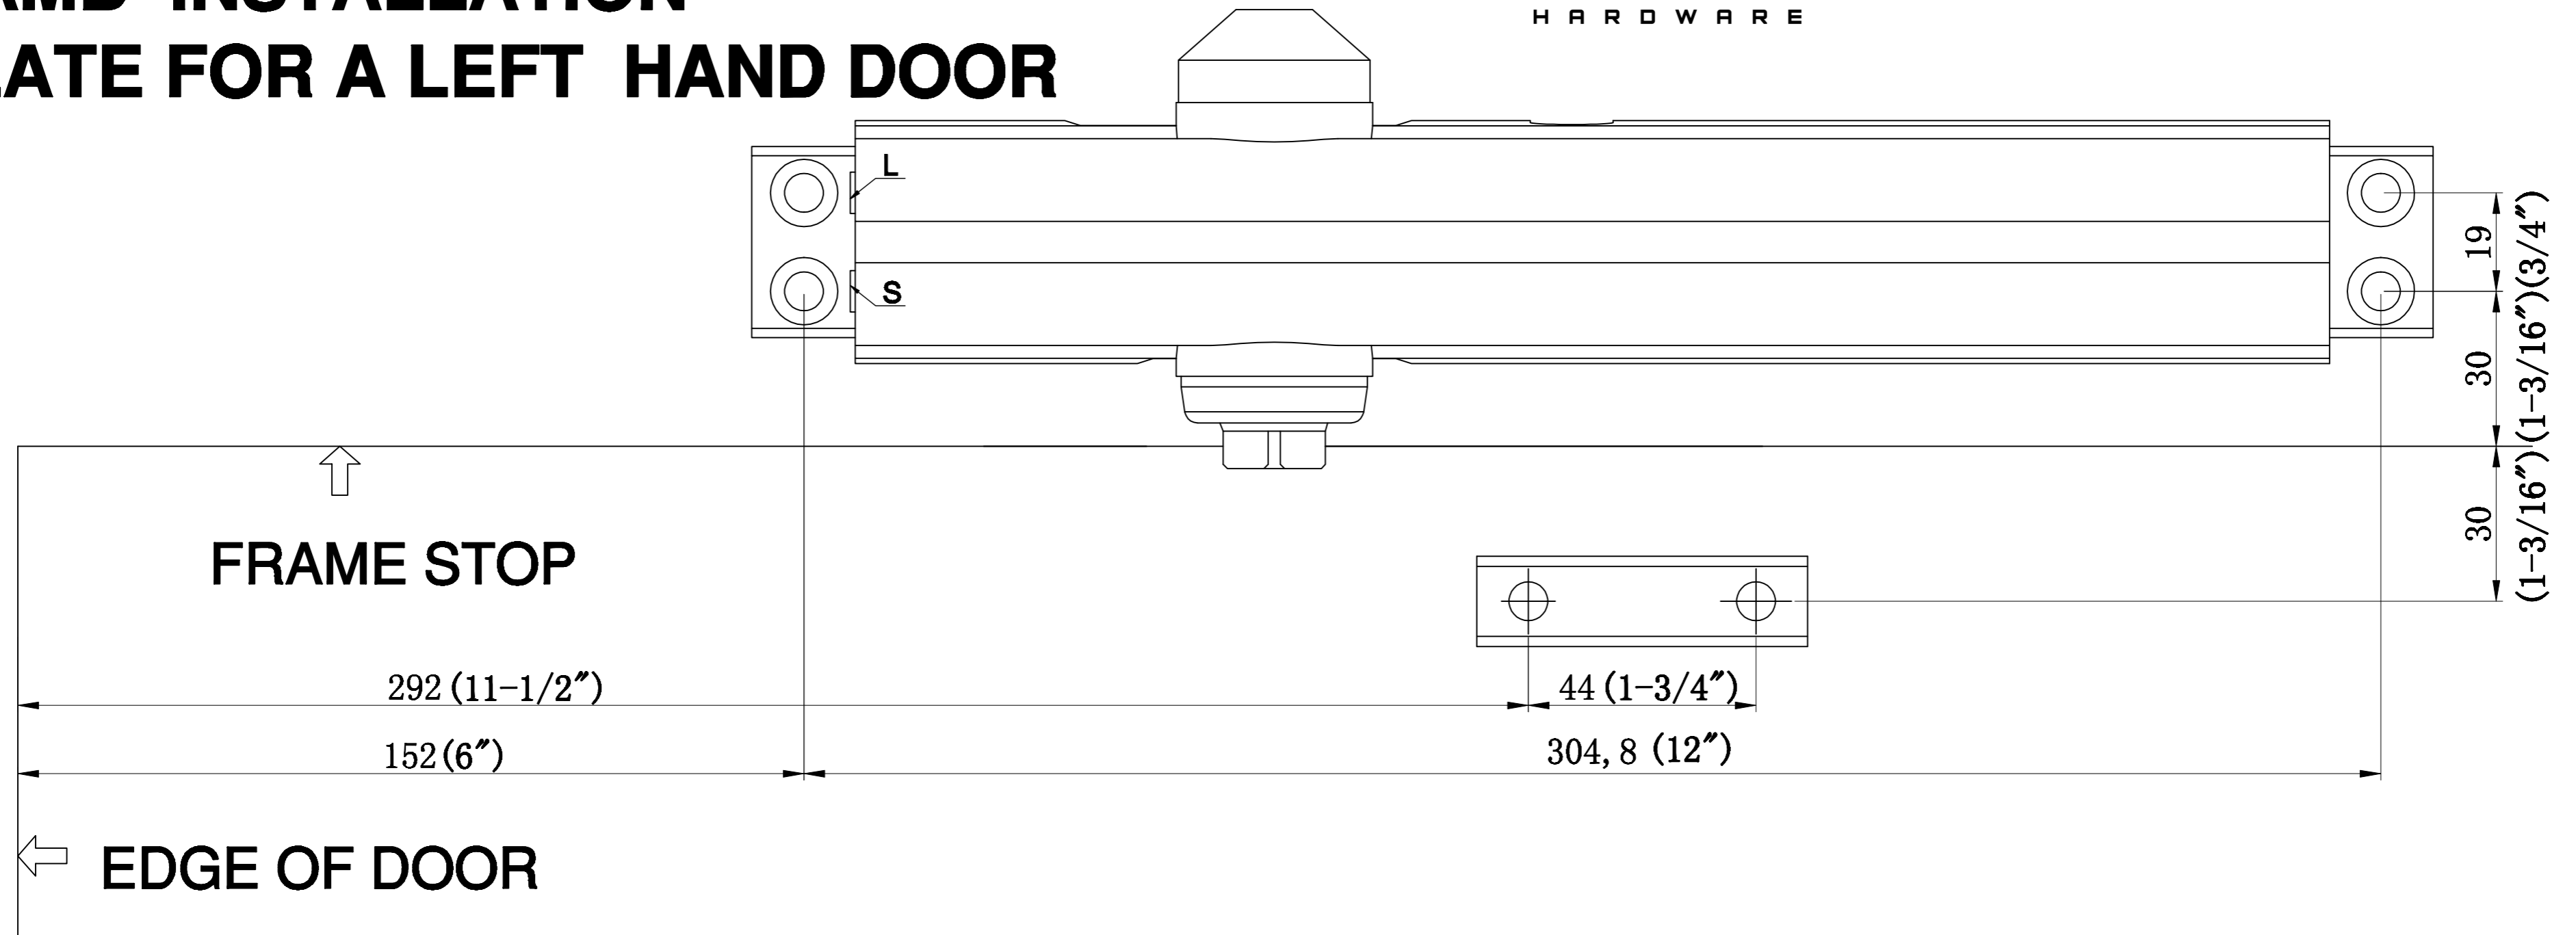

STANDARD APPLICATION TEMPLATE FOR A RIGHT HAND DOOR

STANDARD APPLICATION TEMPLATE FOR A LEFT HAND DOOR

TOP JAMB INSTALLATION TEMPLATE FOR A LEFT HAND DOOR

TOP JAMB INSTALLATION TEMPLATE FOR A RIGHT HAND DOOR

PARALLEL APPLICATION TEMPLATE FOR A RIGHT HAND DOOR

PARALLEL APPLICATION TEMPLATE FOR A LEFT HAND DOOR