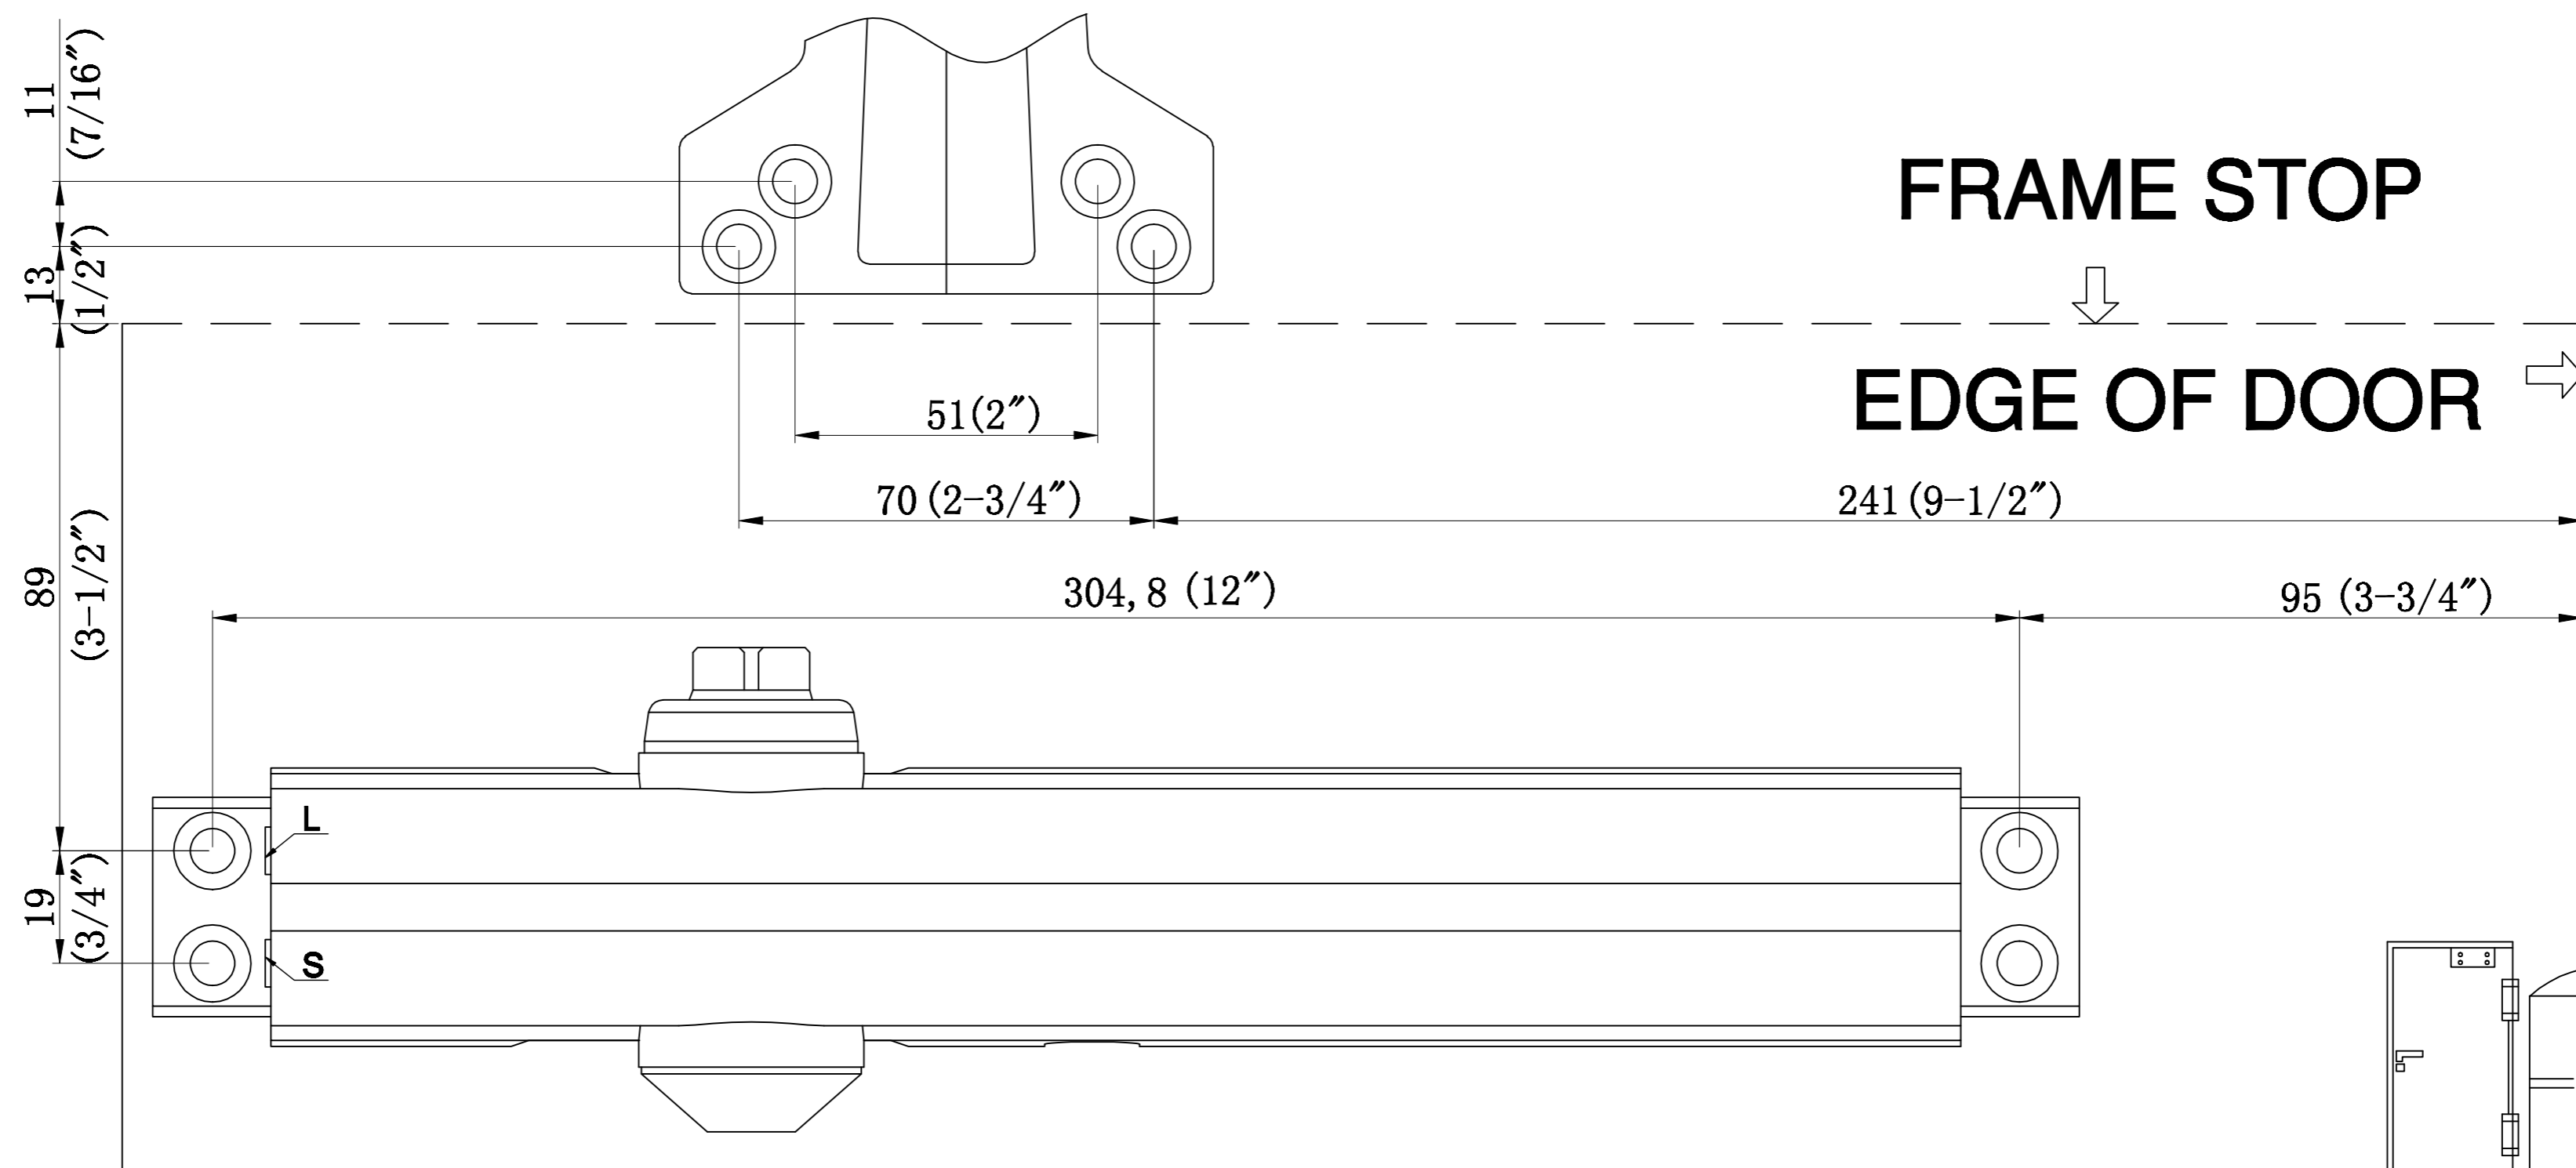

STANDARD APPLICATION TEMPLATE FOR A RIGHT HAND DOOR

STANDARD APPLICATION TEMPLATE FOR A LEFT HAND DOOR

TOP JAMB INSTALLATION TEMPLATE FOR A LEFT HAND DOOR

TOP JAMB INSTALLATION TEMPLATE FOR A RIGHT HAND DOOR

PARALLEL APPLICATION TEMPLATE FOR A RIGHT HAND DOOR

PARALLEL APPLICATION TEMPLATE FOR A LEFT HAND DOOR