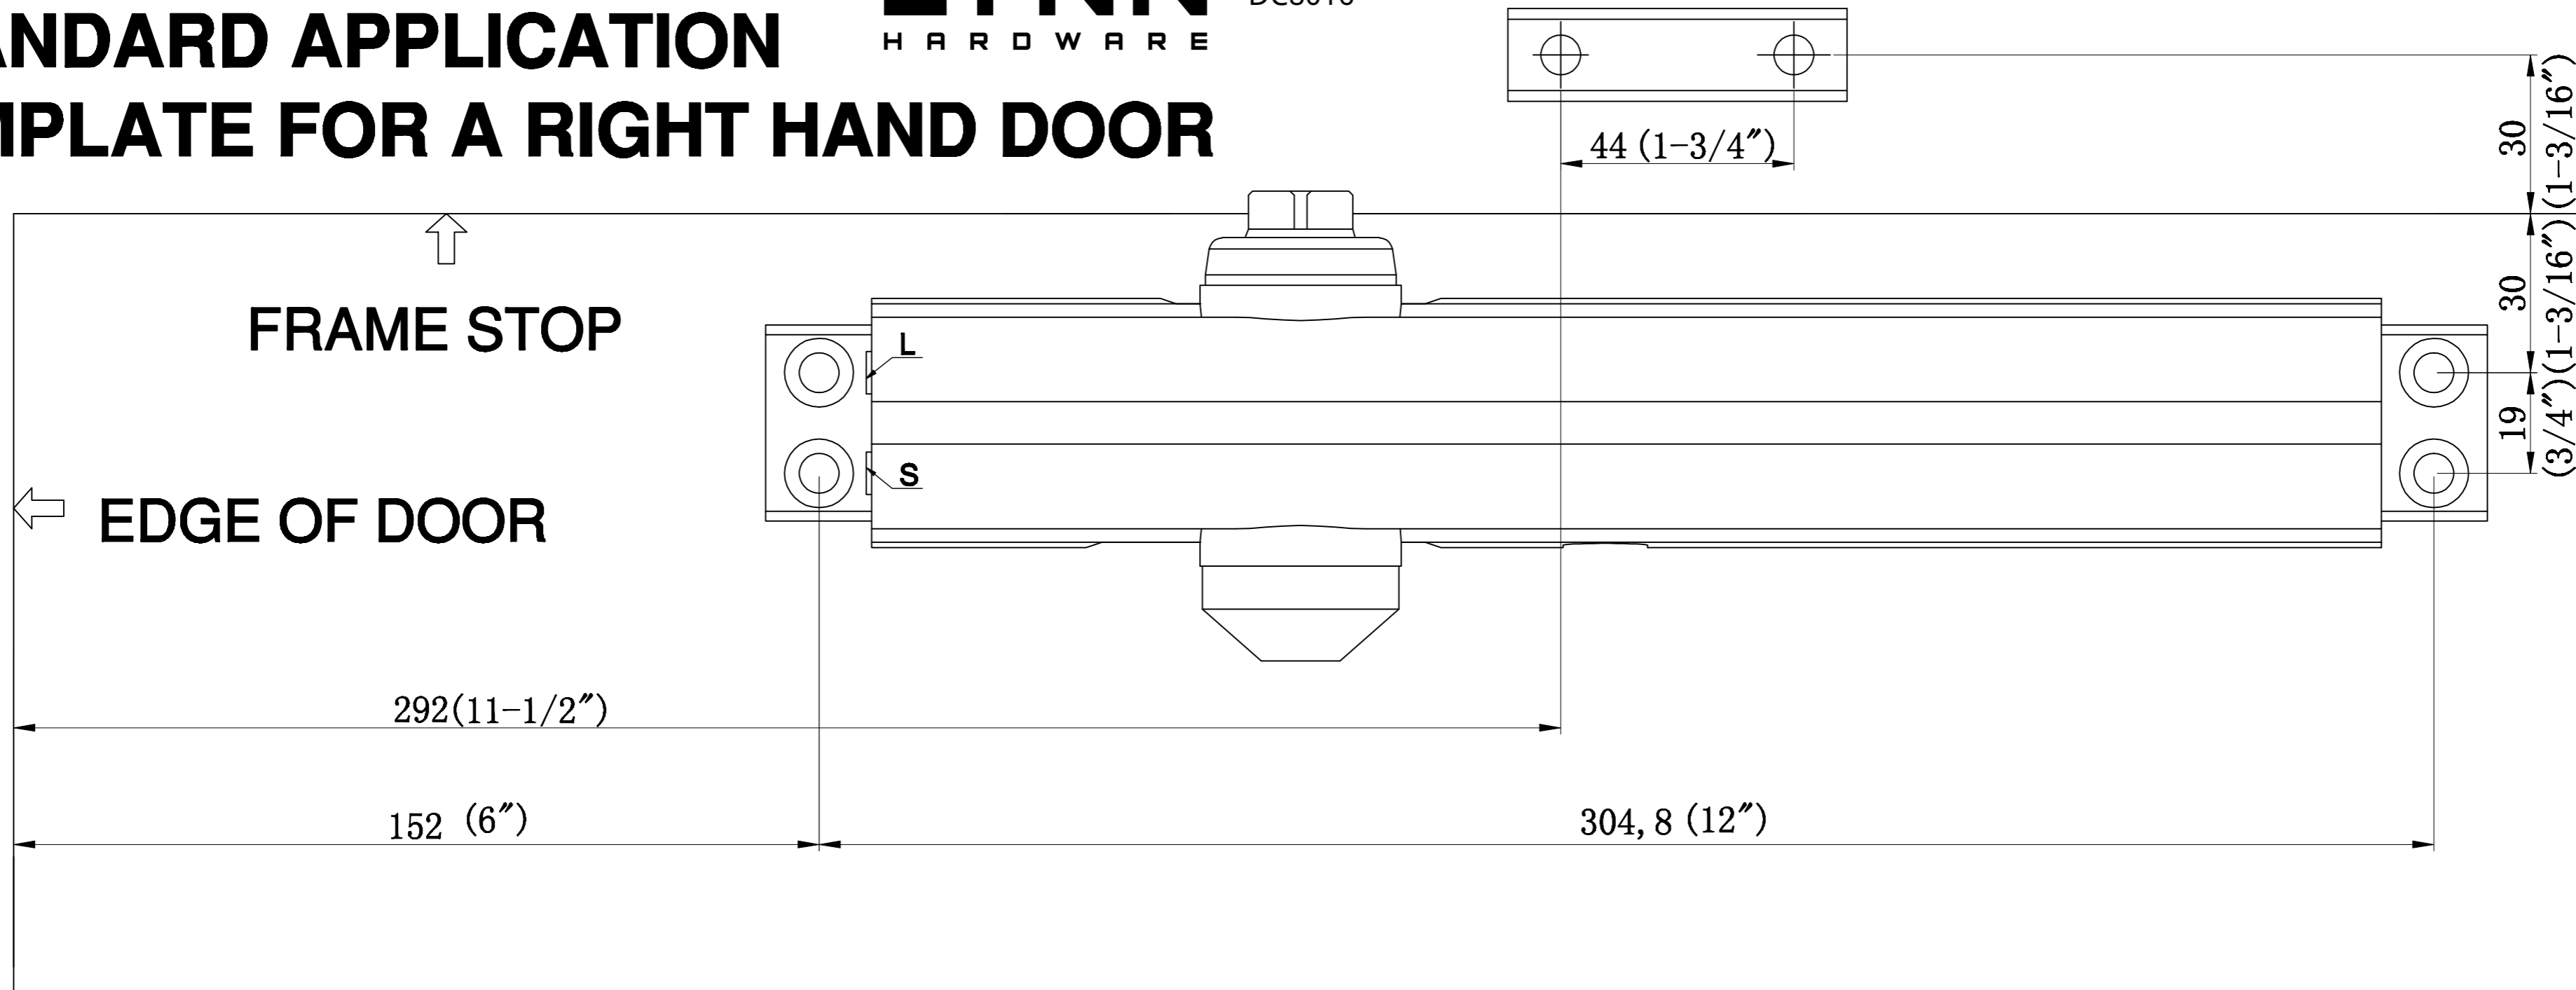

STANDARD APPLICATION TEMPLATE FOR A RIGHT HAND DOOR

STANDARD APPLICATION TEMPLATE FOR A LEFT HAND DOOR

TOP JAMB INSTALLATION TEMPLATE FOR A LEFT HAND DOOR

TOP JAMB INSTALLATION TEMPLATE FOR A RIGHT HAND DOOR

PARALLEL APPLICATION TEMPLATE FOR A RIGHT HAND DOOR

PARALLEL APPLICATION TEMPLATE FOR A LEFT HAND DOOR